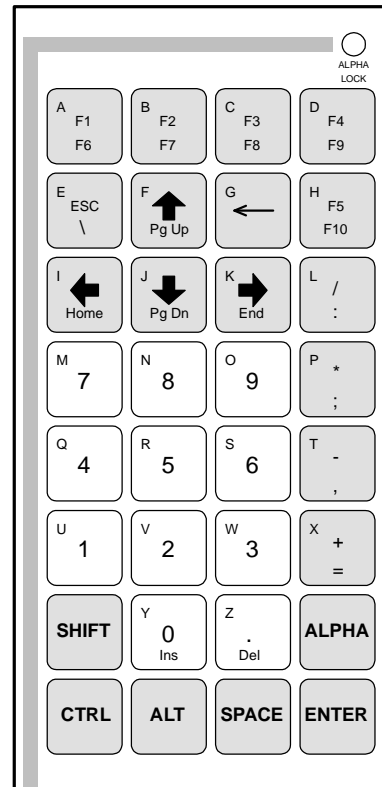

KBxx106x1 (US-Qwerty, international)

KBxx106x33 (French-Azerty)

KBxx106x34 (Spanish-Qwerty)

KBxx106x49 (German-Qwertzu)

KBM32xx (Handheld keyboard)

KBxx65xx (Operator keyboard)