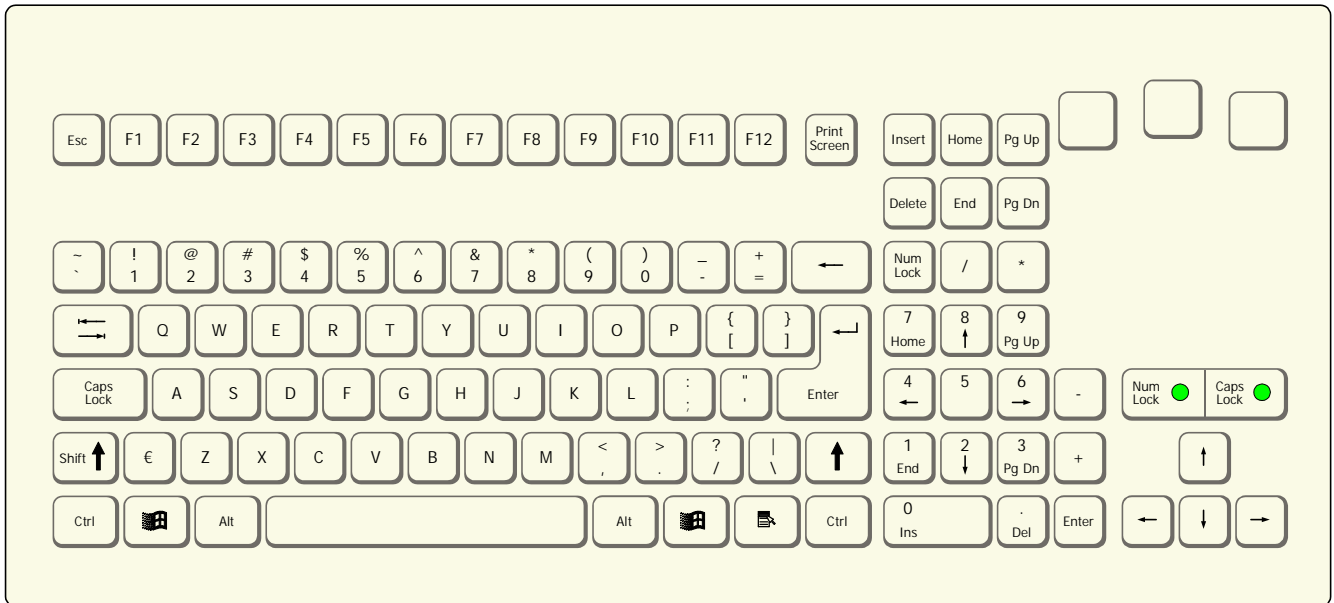

KBxx106x1 (US-Qwerty, international)

KBxx106x33 (French-Azerty)

KBxx106x34 (Spanish-Qwerty)

KBxx106x49 (German-Qwertzu)

KBM32xx (Handheld keyboard)

KBxx65xx (Operator keyboard)