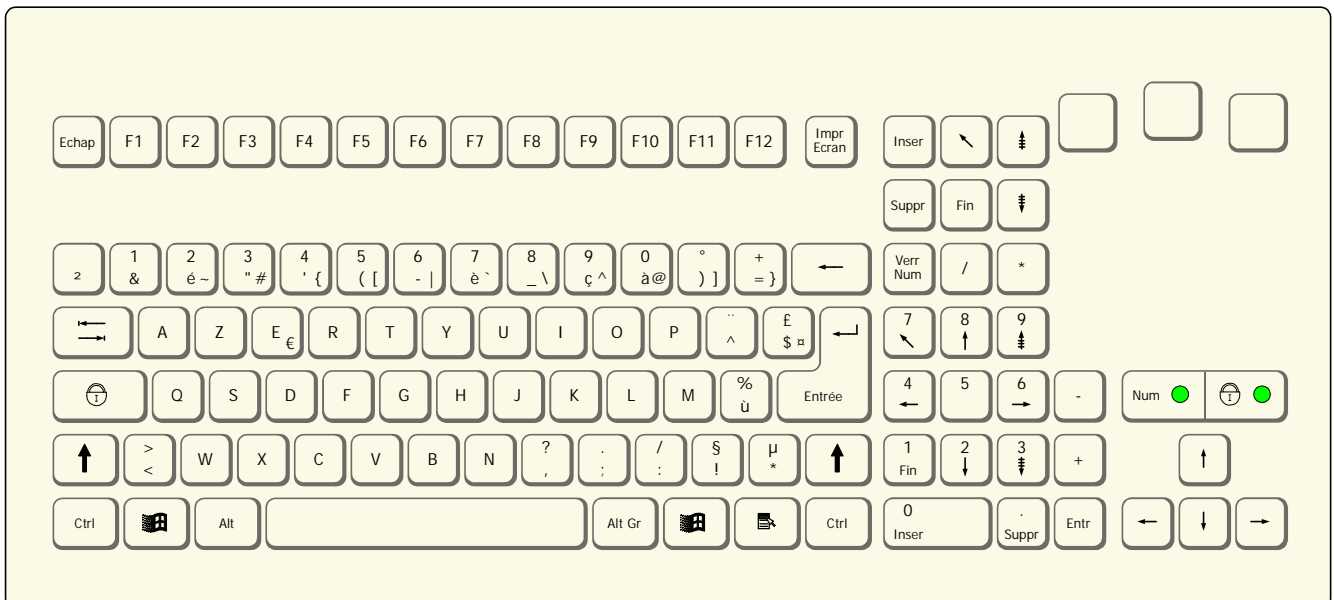

KBxx106x1 (US-Qwerty, international)

KBxx106x33 (French-Azerty)

KBxx106x34 (Spanish-Qwerty)

KBxx106x49 (German-Qwertzu)

KBM32xx (Handheld keyboard)

KBxx65xx (Operator keyboard)