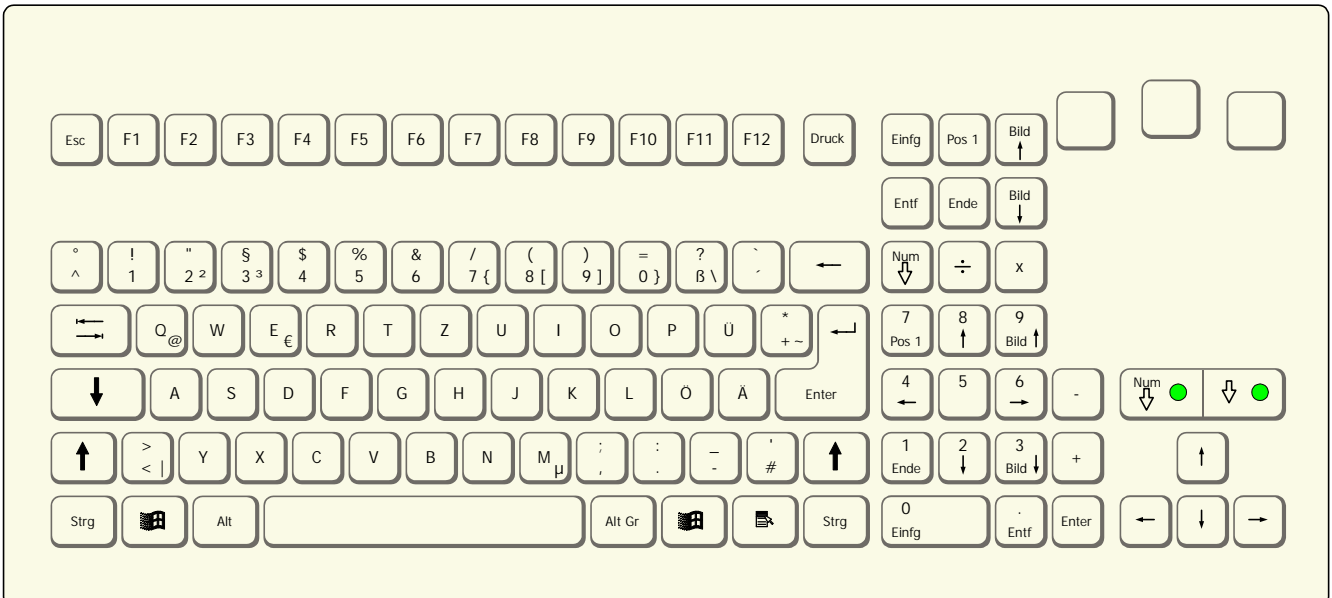

KBxx106x1 (US-Qwerty, international)

KBxx106x33 (French-Azerty)

KBxx106x34 (Spanish-Qwerty)

KBxx106x49 (German-Qwertzu)

KBM32xx (Handheld keyboard)

KBxx65xx (Operator keyboard)