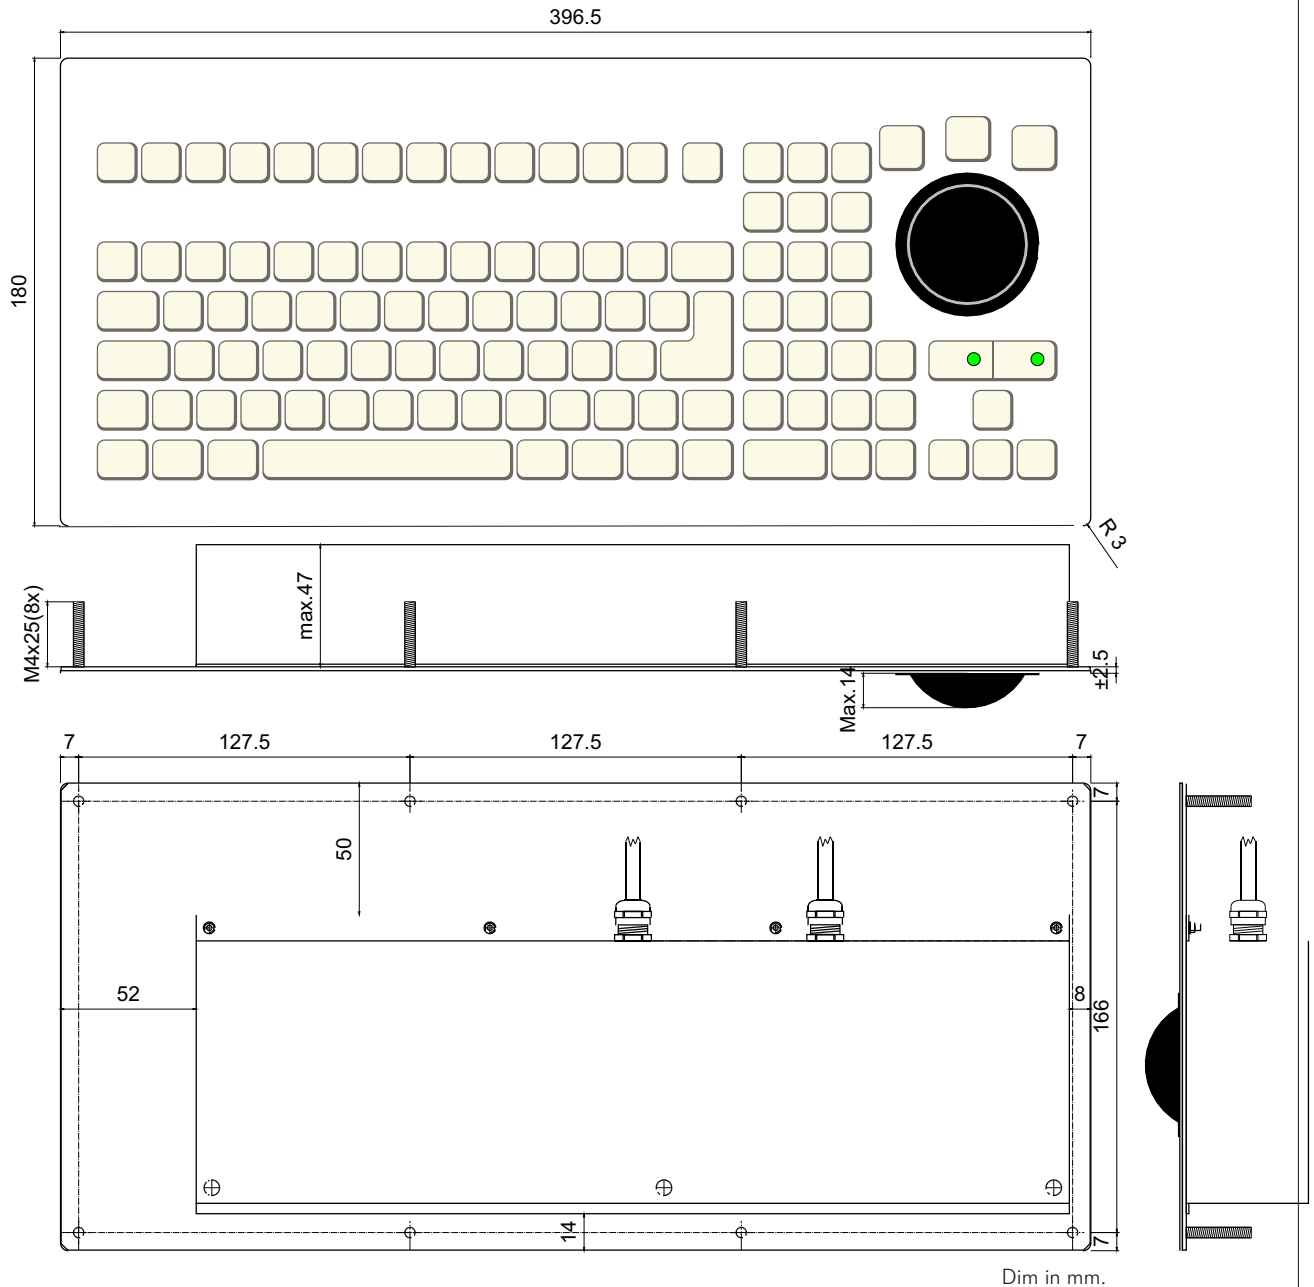

106 KEY "TRACKERBOARD" with 50mm trackball

KBLT106

The unit features a full MF (multi-functional) keyboard with separate numeric-, cursor- and control keypads. The large, robust industrial grade trackball has a ball diameter of 50 mm and allows highest precision in cursor control. The keyboard part is sealed to IP65, the self-adjusting PTFE seal of the trackball enables an IP65 static (ball in rest) protection grade. Colour scheme and legend styling fit with the most recent industrial computer equipment.

Enclosed version : The keyboard and trackball are combined in one compact, robust steel enclosure. The unit has been designed to be used as desktop model.

SPECIFICATIONS

- Sealing : IP65 sealed
- Keys : 106 tactile membrane keys
- Pointing Device : 50 mm trackball
- Output : 1,6 m. PS/2 or USB cable(s)
- Dimensions panel mount : 396 x 180 x 60/47 mm
- Dimensions enclosed : 410 x 204 x 65 mm
- Weight : 1,5 kg / 2,8 kg

xxx = protocol output : PS/2 or USB

106 KEY "TRACKERBOARD" with 50mm trackball

DIMENSIONAL DRAWING

COLOURS

- Metal Enclosure : RAL7035 Light grey
- Keyboard Background : RAL7035 Light grey
- Key Background : RAL9001 Cream
- Key edges : RAL7037 Dusty grey
- Key legends : RAL9005 Jet Black