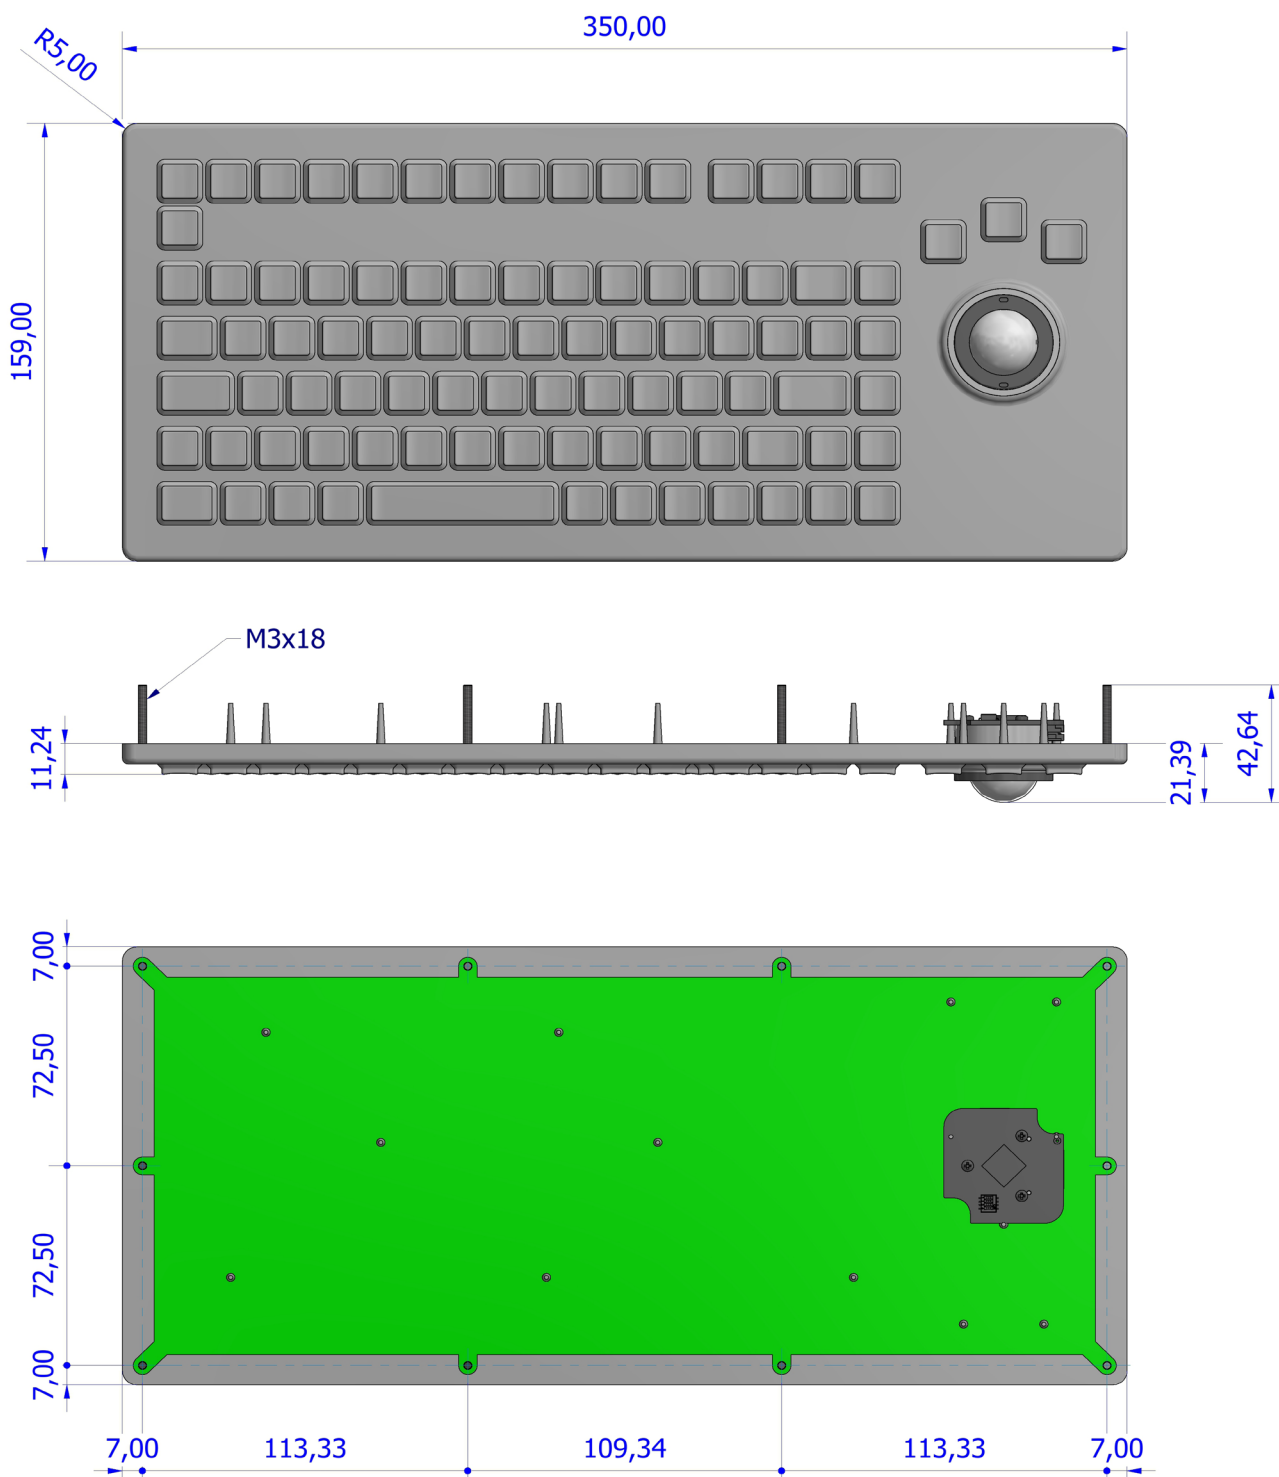

### PANEL MOUNT VERSION

- Front panel mounting with studs
- Dimensions: 350 x 159 x 42,6 mm
- Weight: 0,6 kg

### DESKTOP VERSION

- For VESA mount - VESA75
- Dimensions: 354,5 x 163,5 x 39,5 mm
- Weight: 0,8 kg

### ORDER INFO

COUNTRY LAYOUT	PANEL MOUNT	DEKSTOP VERSION
US Qwerty	RKCT92F0001-W-MC1	RKCT92S0001-W-MC1
Cyrillic Qwerty	RKCT92F0007-W-MC1	RKCT92S0007-W-MC1
French Azerty	RKCT92F0033-W-MC1	RKCT92S0033-W-MC1
Italian Qwerty	RKCT92F0039-W-MC1	RKCT92S0039-W-MC1
Norwegian Qwerty	RKCT92F0047-W-MC1	RKCT92S0047-W-MC1
German Qwertz	RKCT92F0049-W-MC1	RKCT92S0049-W-MC1
Turkish Qwerty	RKCT92F0090-W-MC1	RKCT92S0090-W-MC1

**PANEL MOUNT**

**DIMENSIONAL DRAWING**

DESKTOP