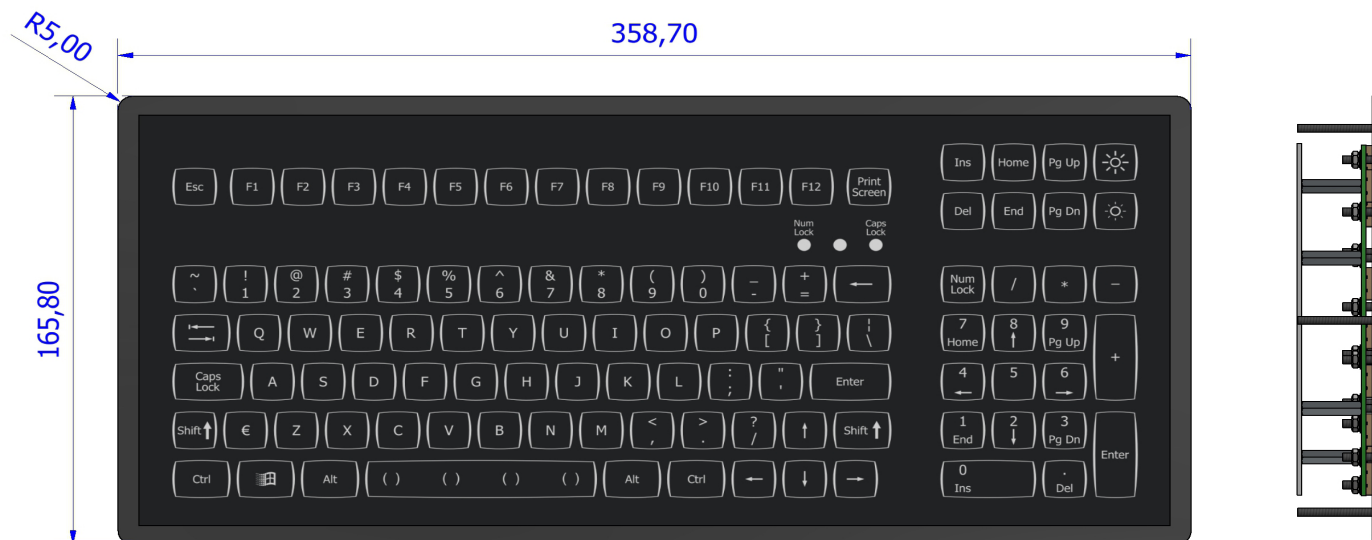

DIMENSIONAL DRAWING

PANEL MOUNT

COLOURS

- Keyboard & Key Background: Pantone Black 2 C 2X
- Key edges & key legends: White Translucent