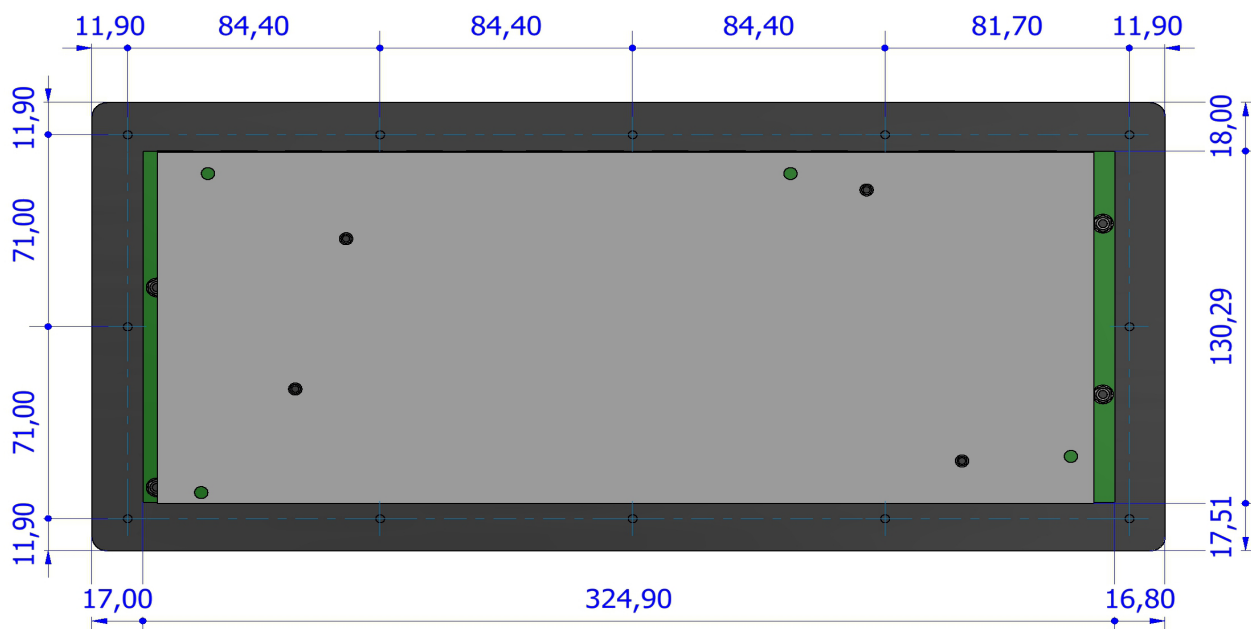

DIMENSIONAL DRAWING

PANEL MOUNT

COLOURS

- Keyboard & Key Background: Pantone Black 2 C 2X
- Key edges & key legends: White Translucent