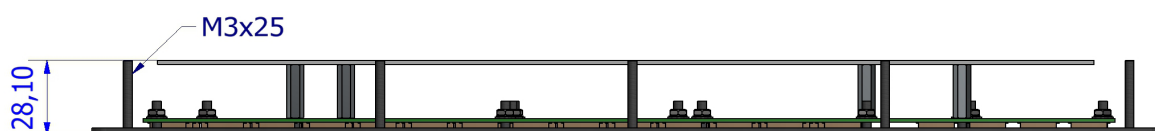

DIMENSIONAL DRAWING

PANEL MOUNT

COLOURS

- Keyboard & Key Background: Pantone Black 2 C 2X
- Key edges & key legends: White Translucent