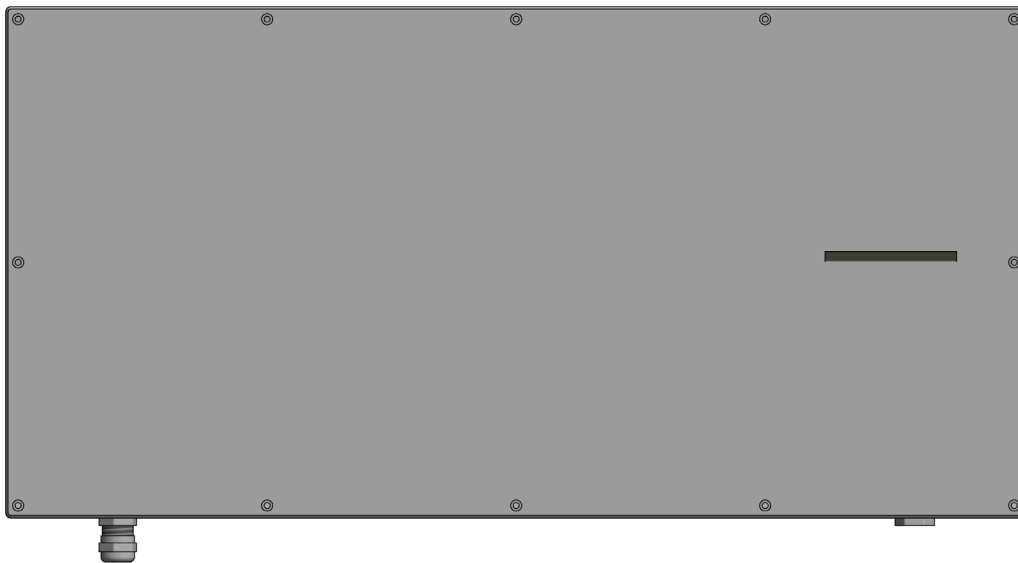

DIMENSIONAL DRAWING

DESKTOP VERSION

COLOURS

- Metal enclosure: RAL 7037 dusty grey
- Keyboard background: RAL 7035 light grey
- Key edges: RAL 9037 dusty grey
- Key legends: RAL 9005 jet black

The company reserves the right to alter without prior knowledge the specification or design of any standard product or service.