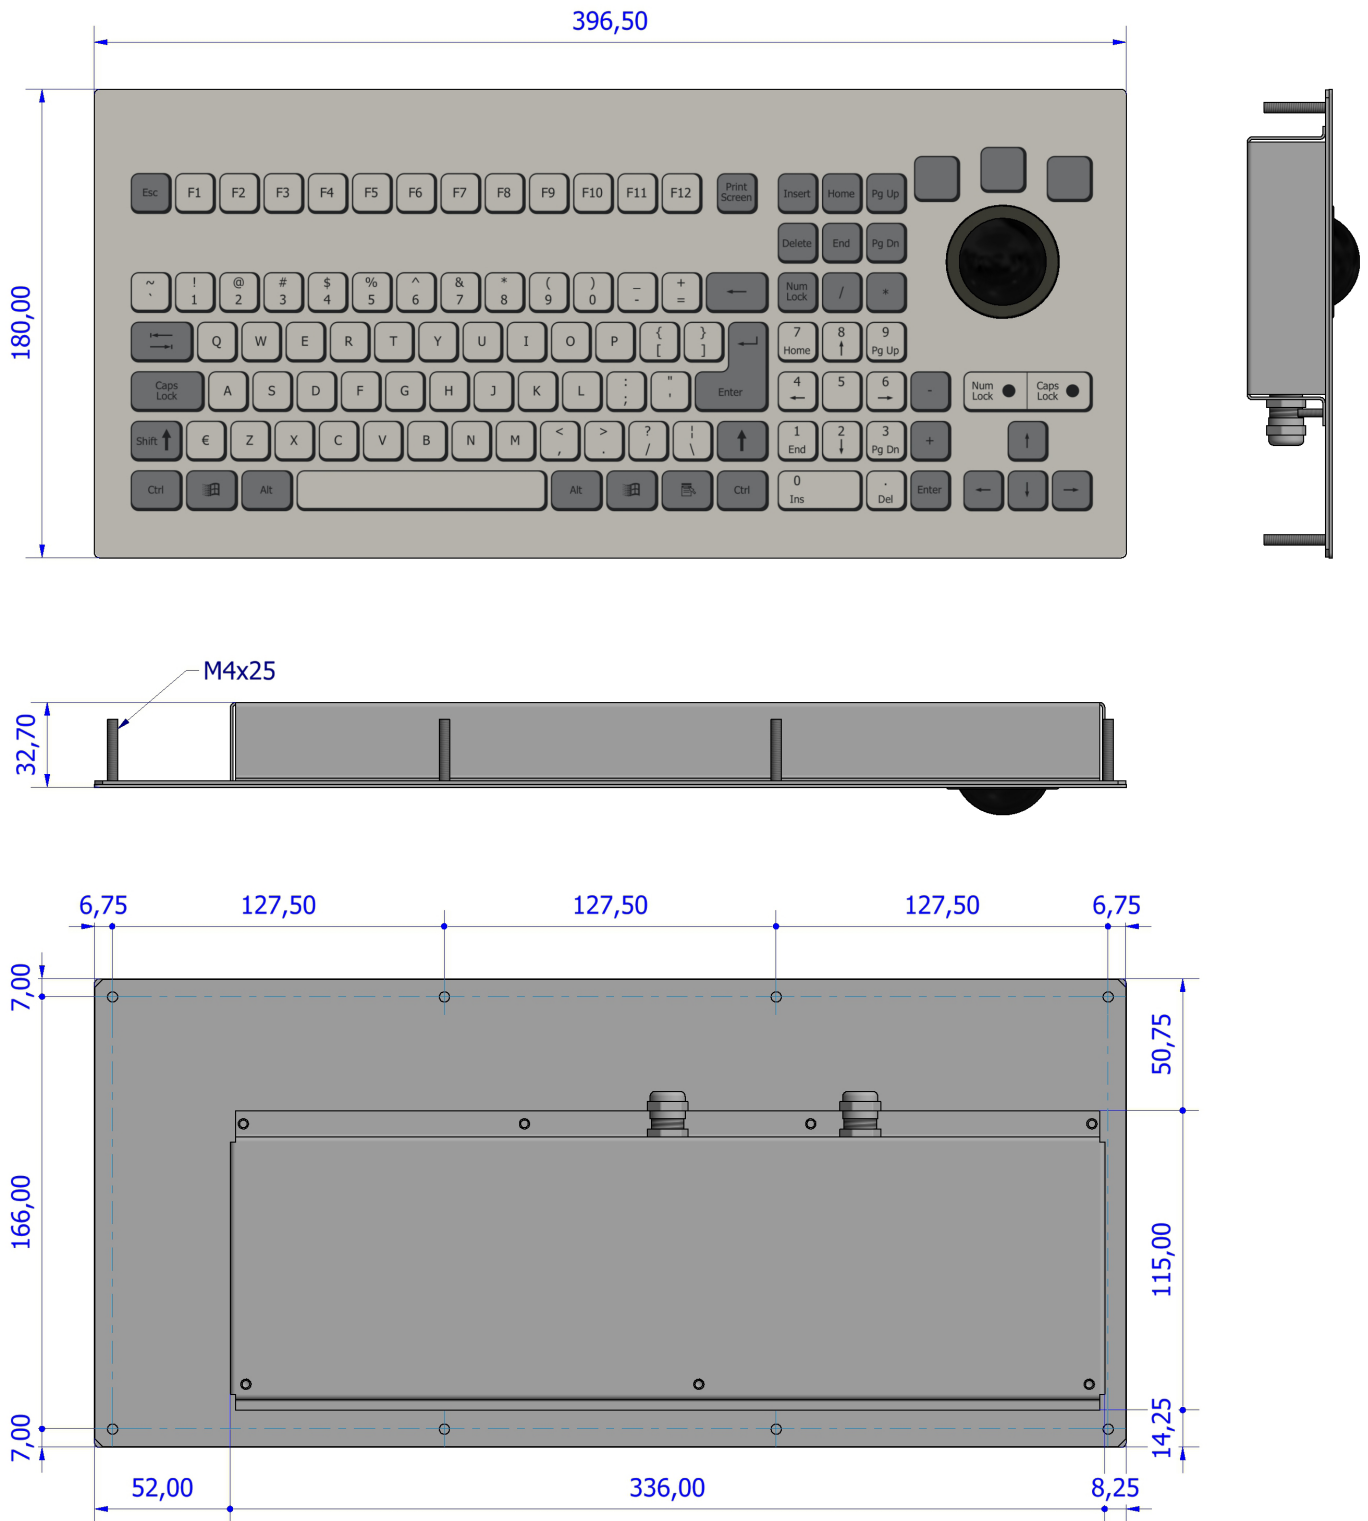

DIMENSIONAL DRAWING

PANEL MOUNT

COLOURS

- Keyboard background: RAL 7035 light grey
- Keys edges: RAL 7037 dusty grey
- Key legends: RAL 9005 jet black