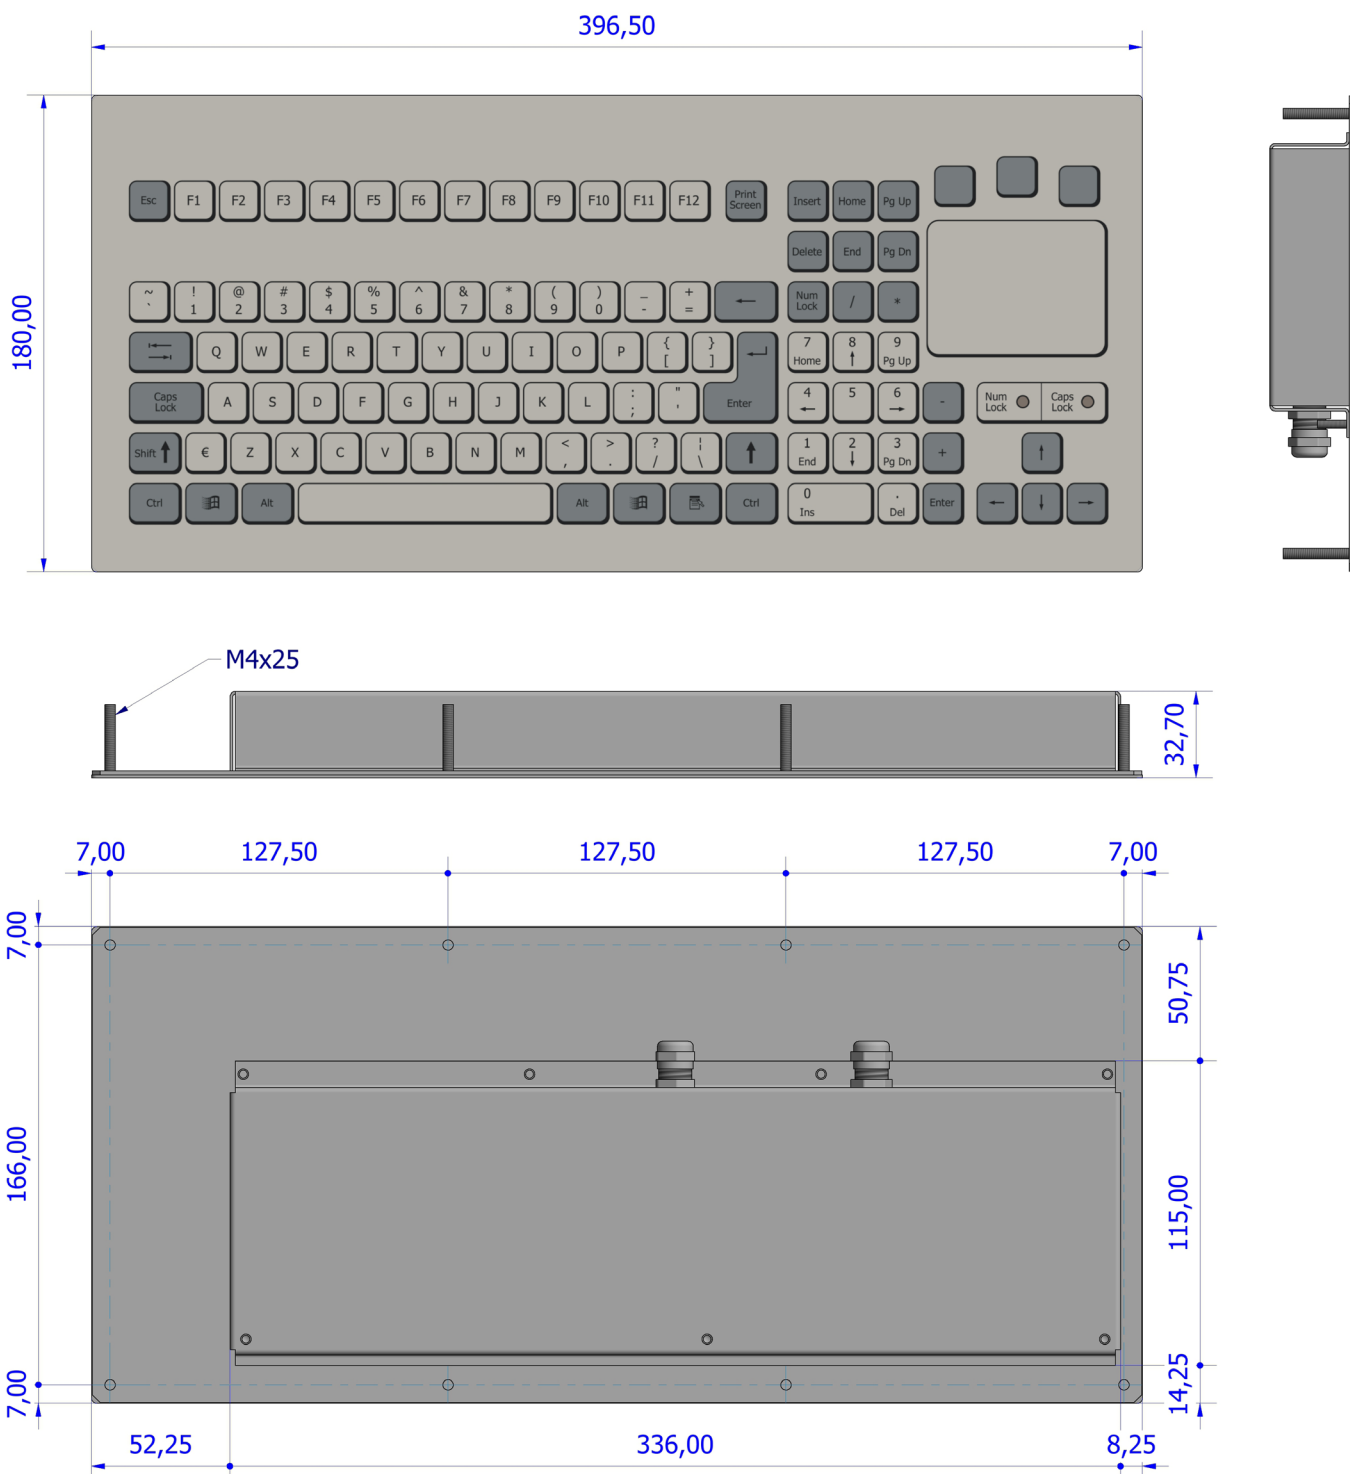

MAIN FEATURES

- Sealing to IP65
- 106 membrane keys with tactile feel, 1,4 mm travel and 4N operating force
- Integrated touchpad

PANEL MOUNT VERSION

- Front of panel mounting by eight M4 mounting studs
- Metal protection covers on the backside protect the mechanical- and electrical components.
- Added silicon sponge seal for perfect sealing into the user's panel
- Dimensions: 396 x 180 x 32 mm
- Weight: 1,3 kg

DESKTOP VERSION

- Keyboard is housed in a robust steel enclosure
- Dimensions: 410 x 204 x 42 mm
- Weight: 2,1 kg

GENERAL TECHNICAL SPECIFICATIONS

KEYBOARD

Sealing	IP65 sealed
Keys	106 tactile membrane keys
Pointing device	Touchpad
Output	1,6m PS/2 or USB cables
Power requirements	Directly from PS/2 or USB port
Operating temp.	0°C to +60°C

ORDER INFO

COUNTRY LAYOUT	PANEL MOUNT	DEKSTOP VERSION
US Qwerty	KBSP106F1xxx	KBSP106S1xxx
French Azerty	KBSP106F33xxx	KBSP106S33xxx
Swedish Qwerty	KBSP106F46xxx	KBSP106S46xxx
German Qwertz	KBSP106F49xxx	KBSP106S49xxx

xxx = protocol output: USB or PS/2 output

The company reserves the right to alter without prior knowledge the specification or design of any standard product or service.

DIMENSIONAL DRAWING

PANEL MOUNT

COLOURS