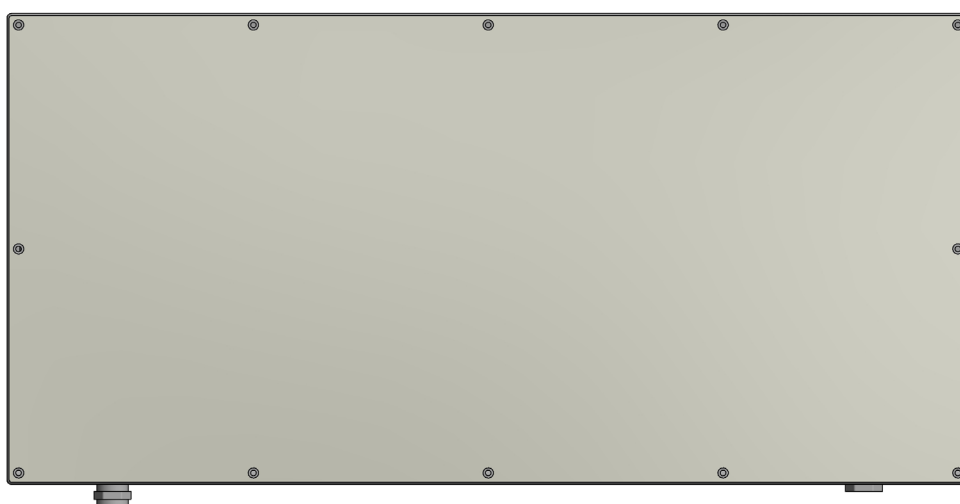

DIMENSIONAL DRAWING

DESKTOP VERSION

COLOURS

- Metal enclosure: RAL 7037 dusty grey
- Keyboard background: RAL 7035 light grey
- Key edges: RAL 9037 dusty grey
- Key legends: RAL 9005 jet black

The company reserves the right to alter without prior knowledge the specification or design of any standard product or service.